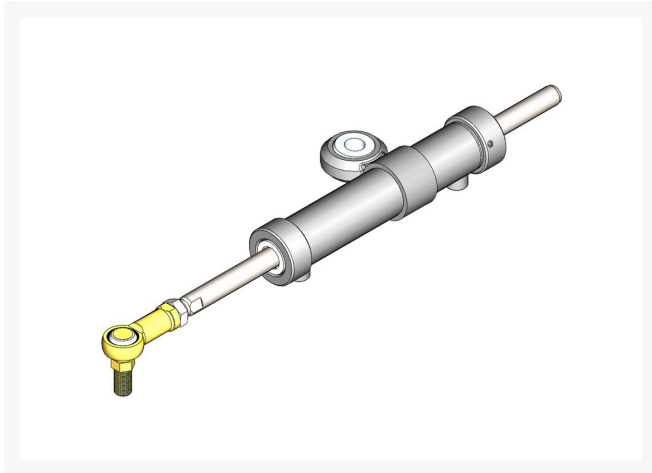

# Hydraulic Cylinder - Steering

R150587

## Fits Models

R&R Products Versa-Green 2160D

## Replacement Parts

R150288	Rod End Assy - Steering Cylinder
R3245-1	Screw - Set 1/4-20 x 1/4
R443828	Nut - 5/8-18 Hex
R83-2380	Seal Kit - Fits R105-0411 Steering Cyl