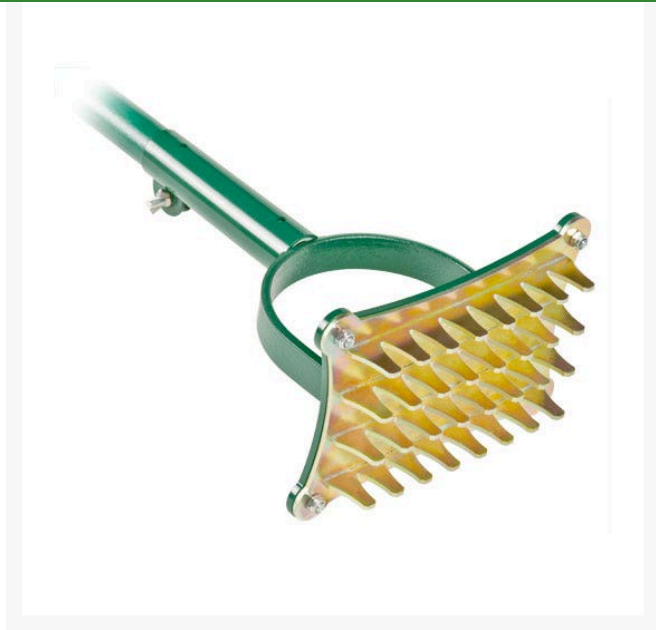

Static Seed Slotter

RP7423

Details

Specially designed with a flat-bottomed slot that only reaches a depth of 1/2" (13mm approx), the Static Seed Slotter encourages grass seed to germinate more rapidly and allows moisture in the soil to be better absorbed, which helps develop stronger root growth. This static tool doubles as a tamper when seed slotter head is removed. Includes removable 6' fiberglass handle.

- Special flat-bottomed slot design
- Only penetrates 1/2"
- Encourages rapid germination
- Allows better moisture absorption
- Doubles as a tamper (with seed slotter head removed)
- Removable 6' fiberglass handle