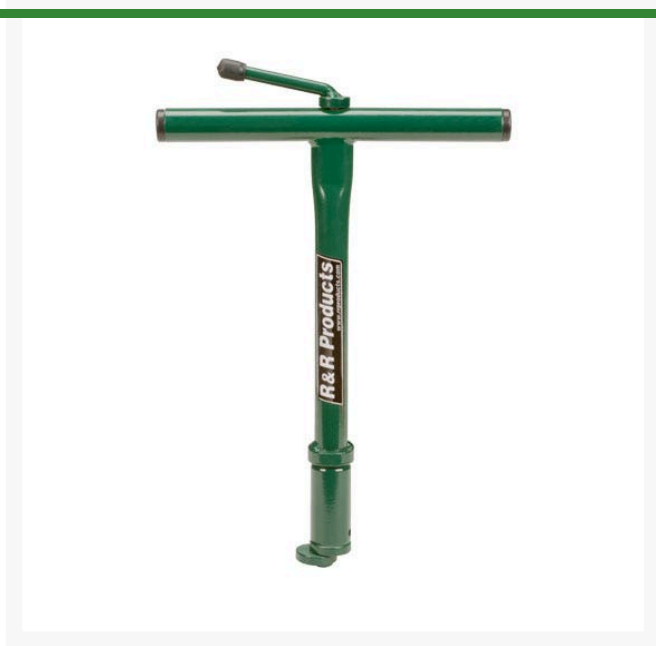

Cam Cup Puller - 12"

RP7304

Details

The Cam Cup Puller is designed to easily remove putting cups without damaging surrounding turf. Insert puller through the center hole in the cup, turn the lever 1/4 turn and the cup can be pulled straight up. 12" Handle.

- Easily remove putting cup without damaging surrounding turf

Specifications

Manufacturer	R&R Products
Length	12 in

Gritmaster

309 Percy Osborn Road Morningside, 4001
0313035785

<https://gritmaster.rrproducts.com/>