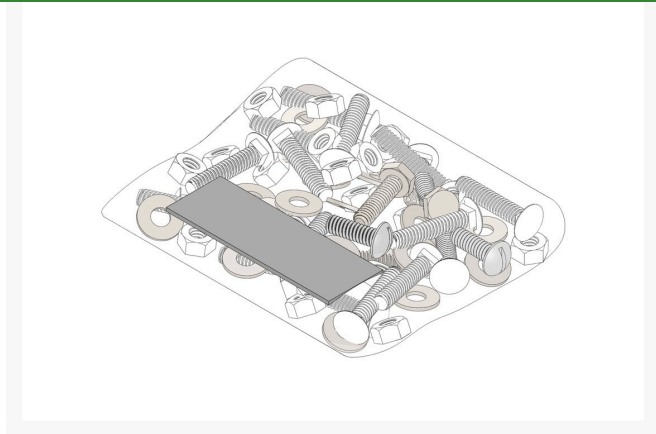

Hardware Kit - Fits RP1455

RP1470

Details

Includes 20 ea: R453023 Washer, RP455-4 Nut; 19 ea: RP1470-1 Bolt; 2 ea: R3290-133 Screw; 1 ea: RP1470-2 Bolt

Specifications

Manufacturer	R&R Products
--------------	--------------

Replacement Parts

R3290-133	Screw - Machine 1/4-20 x 3/4
R453023	Washer - Flat 1/4
RP1470-1	Bolt - Carriage 1/4 x 1-1/4
RP1470-2	Bolt - Carriage 1/4 x 1-3/4
RP455-4	Nut - 1/4-20 Hex Clear Zinc

Gritmaster