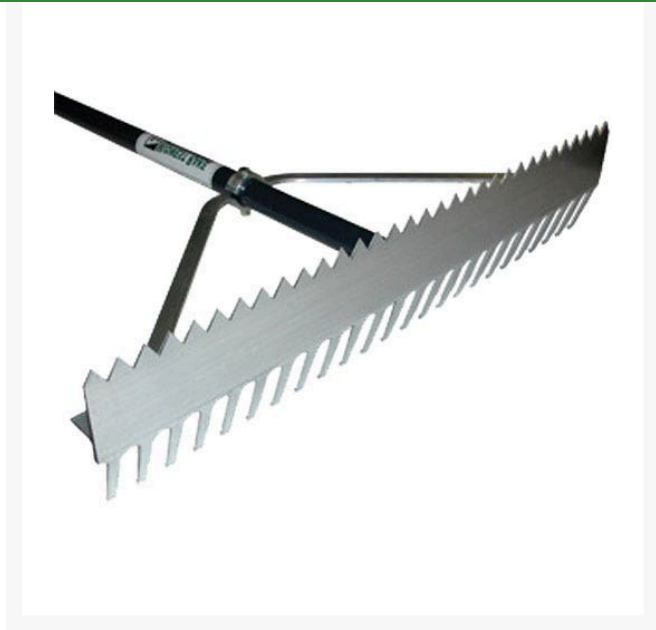

# Dual Purpose Rake 36in

RP12536

## Details

This innovative and versatile rake features two tooth designs. The "V" teeth on one side scarify, break up hard packed clay and grading. Flip the head over and the long teeth are for wet clay and general raking. Sturdy wrap-around support braces for commercial use on the powder-coated 66" blue aluminum handle with 6" non-slip grip.

- Two tooth profiles
- Short teeth scarify, break up clay, and grade
- Long teeth for wet clay and general raking
- Warp-around support bracing
- Powder-coated 66" aluminum handle
- Non-slip grip for comfort

## Specifications

Manufacturer	Kenyon Tools
Handle Material	Aluminum
Tool Head Width	36 in