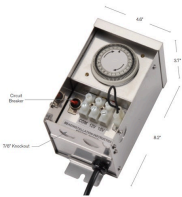

# Low Voltage Transformer w/Timer - 75w RLVT210-75

## Details

Stainless steel enclosure is rain-tight with hinged lockable cover and multiple knockouts throughout bottom and sides. Features include built-in timer, field installed photocell, large wiring voltage tap lugs, 6' outdoor line cord and one circuit breaker protecting each output circuit. All units "plug and go" ready for field install accessories.

- Stainless steel NEMA style rain-tight keyhole mount enclosure
- Large wiring voltage tap lugs
- Complete wiring instructions
- Built-In timer, removable
- Field install photocell
- 6' outdoor line cord
- Low voltage circuit breaker. One breaker protecting each output circuit.
- ETL 1838

## Specifications

Manufacturer	R&R Products
Output Voltage	12 V
Transformer Capacity	75 watt