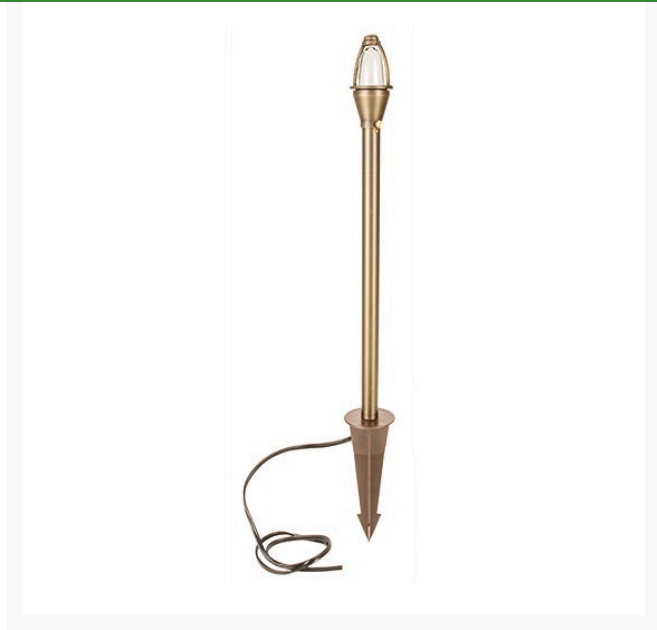

Path Light Fixture Stem - 18" Antique Bronze

RLV1318S-AB

Specifications

Manufacturer

R&R Products

Gritmaster

309 Percy Osborn Road Morningside, 4001
0313035785

<https://gritmaster.rrproducts.com/>