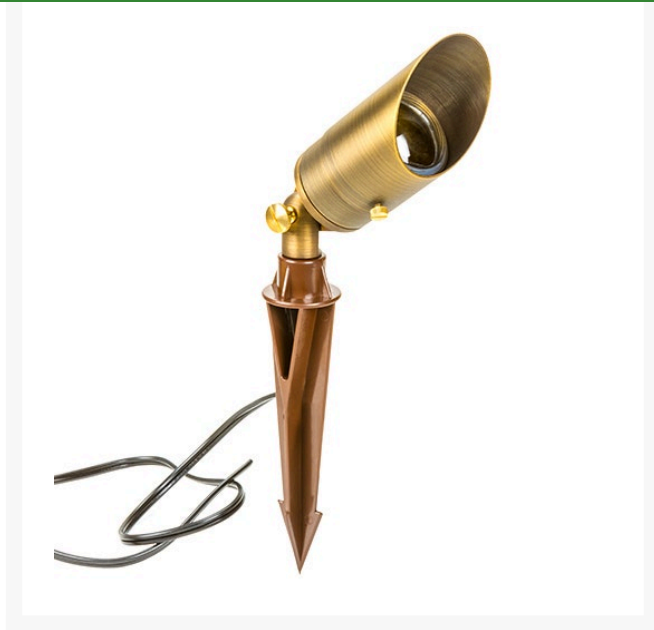

# Adjustable Round Spot Light - Antique

**Bronze**

RLV1250-AB

## Details

The Adjustable Round fixture is constructed of heavy solid cast brass, a convex lens that will not collect water, a copper socket with silicone seals and gaskets insure longevity. Body measures 2-1/2" in diameter by 3-1/2" long. Fully adjustable brass shroud allows beam output to be easily focused. Includes 24" wire lead and hammer stake. MR16 Bulb not included.

- Great for uplighting application
- Heavy duty with convex lens
- LED or Halogen low voltage bulb
- Includes 24" wire lead and hammer stake
- Bulb not included

## Specifications

Manufacturer	R&R Products
Lamp Type	MR16 12V