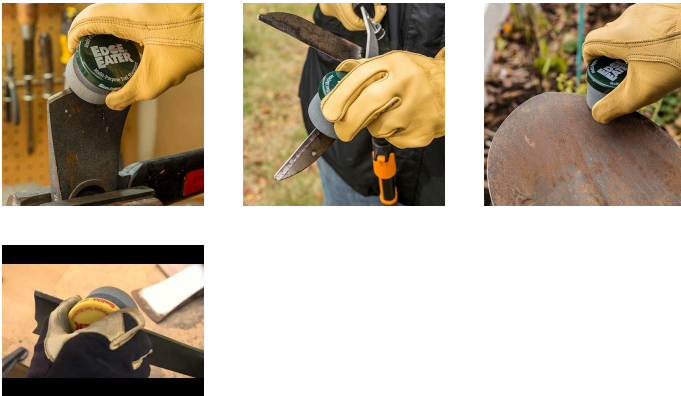

Edge Eater Tool Sharpener

RHT50910

Details

The Edge Eater multi-purpose tool sharpener is designed to hand sharpen lawn & garden hand tools, mower blades, clippers, shears, shovels, hoes, and axes. This easy-to-use and ergonomically designed stone features a Grove Grip for comfort and grip. The SharpShield Cap provides hand protection. Made in U.S.A.

- Use on Axes, Machetes, Mower Blades, Clippers, Shovels, and Hoes.
- Groove Grip for Comfort and Safety
- Stone Cap Protects Hand

Replaces

R&R Products RJ50910

Specifications

Manufacturer R&R Products

Gritmaster