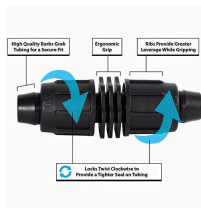

Gritmaster

309 Percy Osborn Road Morningside, 4001
0313035785

<https://gritmaster.rrproducts.com/>