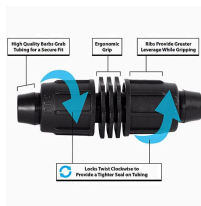

Gritmaster

309 Percy Osborn Road Morningside, 4001
0313035785

<https://gritmaster.rrproducts.com/>