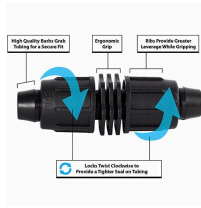

Rain Bird Twist Lock Coupling - 1"

RGX43210

Details

Rain Bird's complete line of Twist Lock Fittings simplify the installation of all industry-standard 1/2", 3/4" and 1" dripline and distribution tubing. They provide an even tighter seal on tubing by using high quality barbs and twist-locking nuts. Their unique barb design reduces insertion force while maintaining a secure fit. Ideal for use with Rain Bird XFD, XFS and XFCV dripline, XF blank tubing, XT700, XBS and QF Header distribution tubing. Models include couplings, elbows, tees, caps, and MPT threaded adapters.

Specifications

Manufacturer	Rain Bird
Manufacturer's	TLF-CUPL-1000
Model No	
Box Quantity	150
Package Quantity	1

Gritmaster

309 Percy Osborn Road Morningside, 4001
0313035785

<https://gritmaster.rrproducts.com/>