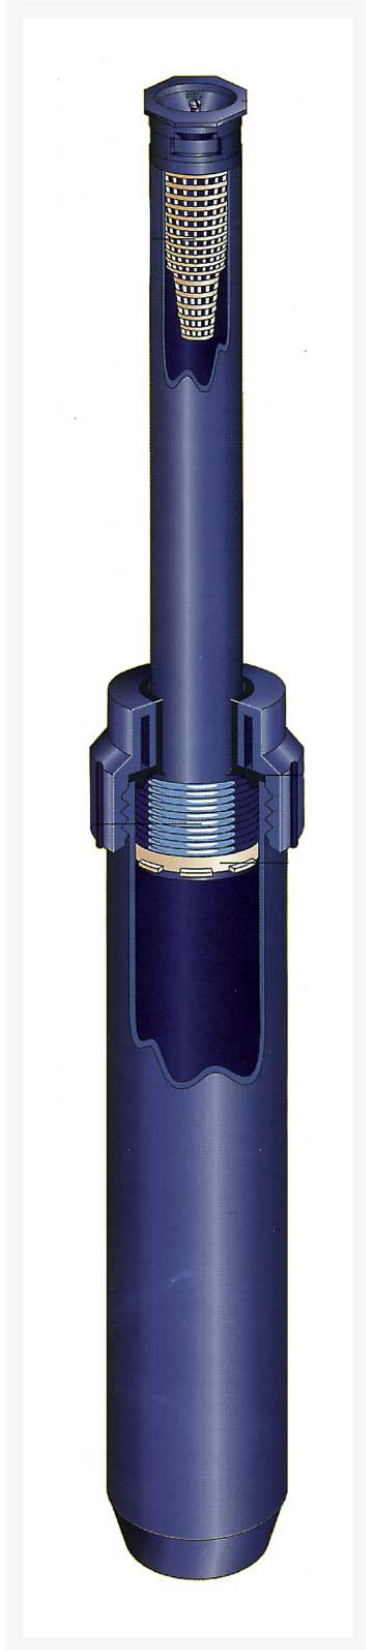

K-Rain Pop-Up Sprinkler - 3

RGK73001

Details

K-Spray pop-ups and nozzles are designed to provide a steady, consistent fall-out of water in 3", 4", 5" and 6" pop-up heights, K-Sprays can be used with K-Rain's 12 interchangeable fixed nozzles or K-Rain's adjustable nozzles. K-Spray pop-ups are ideal for watering small grass areas, ground cover or shrubs. A shrub adapter is available for use with K-Rain nozzles and can be threaded directly on to an above ground riser. K-Spray pop-ups include a stainless steel retraction spring for reliable retraction in all soil conditions. A friction clutch ring allows the pop-up riser to be turned to direct the water flow. K-Spray pop-ups have a 1/2" NPT female thread inlet. Nozzles have male threads. (12.7mm) per hour nozzle trajectory: Standard 260, low angle 120. Available in 12' and 15' models.

Specifications

Manufacturer	K-Rain
--------------	--------

Gritmaster

309 Percy Osborn Road Morningside, 4001
0313035785

<https://gritmaster.rrproducts.com/>