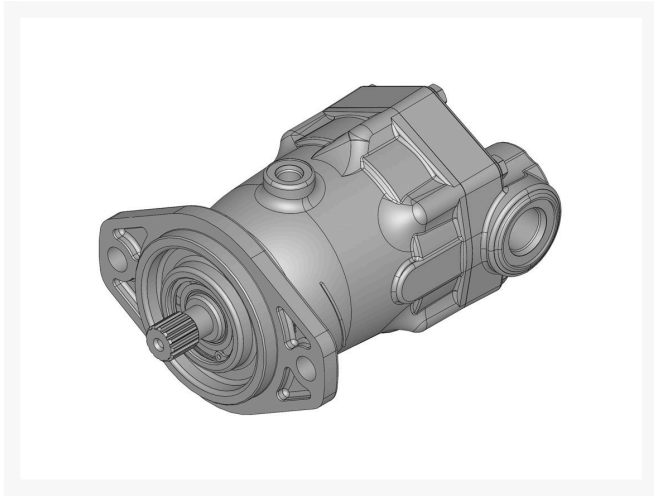

Piston Motor Assy - Front

R100-3052

Replaces
Toro 100-3052

Specifications
Manufacturer R&R Products

Fits Models
Toro Groundsmaster 4000-D
Toro Groundsmaster 4010-D

Gritmaster

309 Percy Osborn Road Morningside, 4001
0313035785