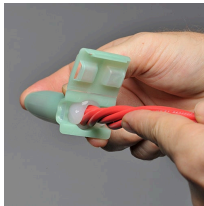

# Rain Bird DBRY20 Direct Bury - Red Yellow Wire Nut Box/100 RGDBRY100

## Details

Connections Made Easy. When your installation crew is making countless wire connections on a job site, why slow them down with unnecessary work steps? Using Rain Bird's DBRY20 Wire Connectors, gets the job done faster. Unlike other wire connectors on the market, Rain Bird's DBRY20 wire connectors are quick to install and provide reliable moisture sealing for controller and valve electrical connections you can count on. These are the only wire connectors you'll need! Avoid Call Backs - Locating and repairing a corroded wire splice costs your business time and money. Avoid unnecessary service call backs, use the Rain Bird DB Series Wire Connector for reliable connections. The Strain Relief ensures wires are secure and won't pull apart.