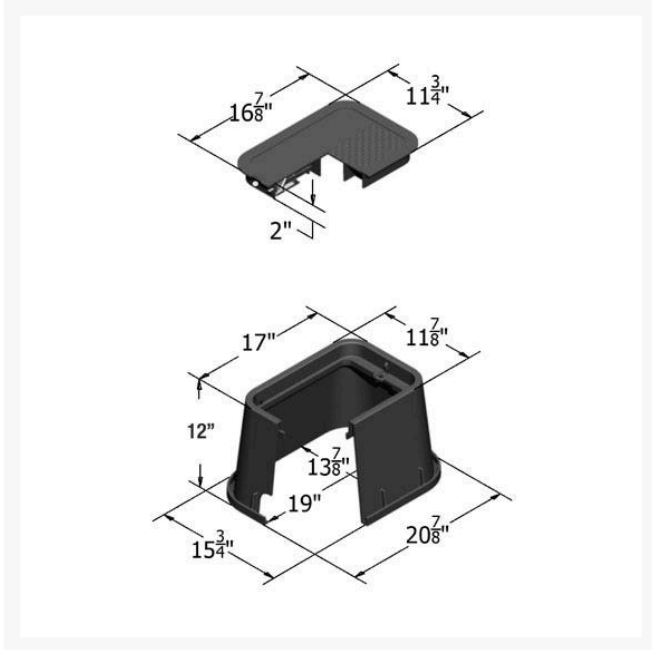

Carson Valve Box w/Drop-N-Lock Lid 1419-12 Spec Grade - Black ICV RGC14191423

Details

The popular Carson 1419 standard Specification Grade box offers a wide-range of lid and color options, as well as flared boxes and a 6" standard extension. Side wall rigidity offers easy field modifications. Features include heavy-duty seat collar, structural foam manufacturing process, HDPE (high-density polyethylene) construction, UV inhibitors. Drop-N-Lock, multiple lock options, and 6" extension available. In Green, Gray, Black, Tan and Purple. Made in USA.

Specifications

Manufacturer	Carson
Indicator	ICV
Lid Color	Black
Valve Box Depth	12 in

Replacement Parts

RGC14194327	Carson Drop-N-Lock Lid Only 1419 Spec Grade - Black Blank
RGC14194329	Carson Drop-N-Lock Lid Only 1419 Spec Grade - Black ICV