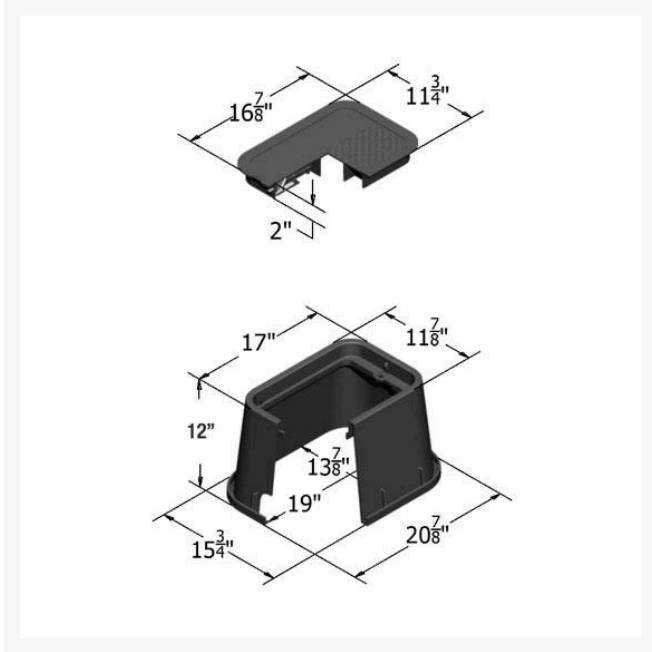

# Carson Valve Box w/Lid 1419-12 Spec Grade - Black ICV RGC14191025

## Details

The popular Carson 1419 standard Specification Grade box offers a wide-range of lid and color options, as well as flared boxes and a 6" standard extension. Side wall rigidity offers easy field modifications. Features include heavy-duty seat collar, structural foam manufacturing process, HDPE (high-density polyethylene) construction, UV inhibitors. Drop-N-Lock, multiple lock options, and 6" extension available. In Green, Gray, Black, Tan and Purple. Made in USA.

## Specifications

Manufacturer	Carson
Indicator	ICV
Lid Color	Black
Valve Box Depth	12 in