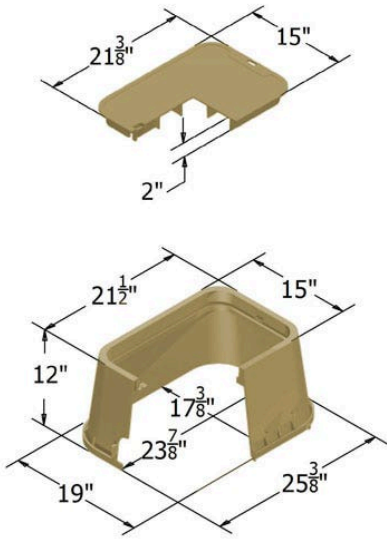

Carson Valve Box w/Lid 1220 - Tan ICV

RGC12201207

Specifications

Manufacturer

Carson

Gritmaster

309 Percy Osborn Road Morningside, 4001
0313035785

<https://gritmaster.rrproducts.com/>