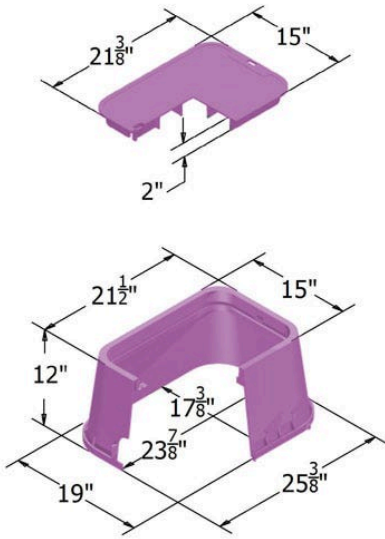

Carson Valve Box w/Lid 1220 - Purple

Rwdndes

RGC12201208

Specifications

Manufacturer

Carson

Gritmaster

309 Percy Osborn Road Morningside, 4001
0313035785