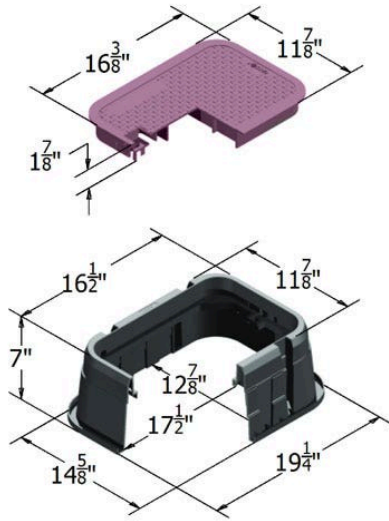

Carson Valve Box w/Lid 1015 - Blk-Pur

Rw

RGC10151233

Details

The Carson 1015-12 irrigation control valve box offers a variety of features, including lid seat collar for increased durability, and improved ribbing structure for maximum strength. That's the TrussT design. Other features include a heavy-duty seat collar, optional bolt down device for lock options, and a variety of cover and marking options. HDPE (high-density polyethylene) construction. UV inhibitors. 3" and 6" extensions available. Made in USA.

Specifications

Manufacturer	Carson
Indicator	ICV
Lid Color	Purple
Valve Box Depth	7 in

Replacement Parts

RGC10154010	Carson Flush Lid Only 1015 - Purple Rw
RGC10154073	Carson Lid Only 1015 - Purple Rw

Gritmaster