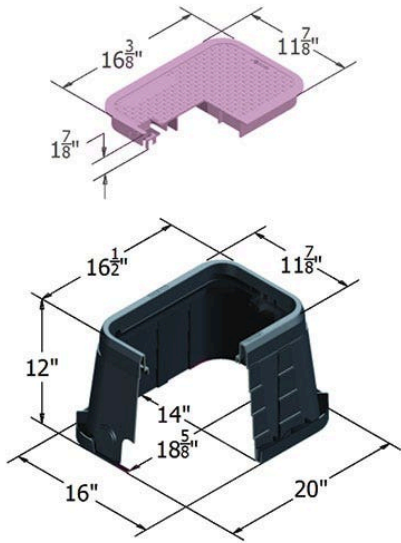

Carson Valve Box w/Lid 1015 - Blk-Pur

Rw

RGC10151092

Details

The Carson 1015-12 irrigation control valve box offers a variety of features, including lid seat collar for increased durability, and improved ribbing structure for maximum strength. That's the TrusT design. Other features include a heavy-duty seat collar, optional bolt down device for lock options, and a variety of cover and marking options. HDPE (high-density polyethylene) construction. UV inhibitors. 3" and 6" extensions available. Made in USA.

Specifications

Manufacturer	Carson
Manufacturer's	1015
Model No	
Indicator	ICV
Lid Color	Purple
Valve Box Depth	12 in

Gritmaster

309 Percy Osborn Road Morningside, 4001
0313035785

<https://gritmaster.rrproducts.com/>