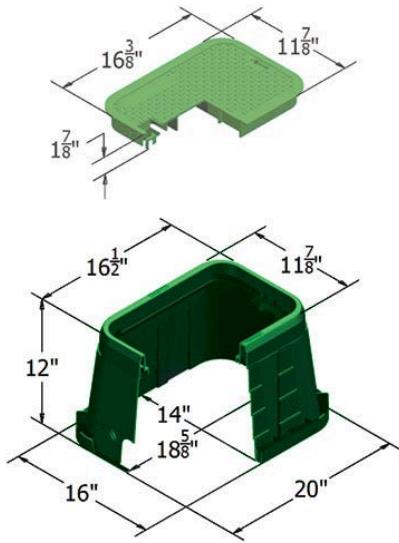

Carson Valve Box w/Lid 1015 - Green

ICV

RGC10151089

Details

The Carson 1015-12 irrigation control valve box offers a variety of features, including lid seat collar for increased durability, and improved ribbing structure for maximum strength. That's the TrusT design. Other features include a heavy-duty seat collar, optional bolt down device for lock options, and a variety of cover and marking options. HDPE (high-density polyethylene) construction. UV inhibitors. 3" and 6" extensions available. Made in USA.

Specifications

Manufacturer	Carson
Indicator	ICV
Lid Color	Green
Valve Box Depth	12 in

Gritmaster

309 Percy Osborn Road Morningside, 4001
0313035785

<https://gritmaster.rrproducts.com/>