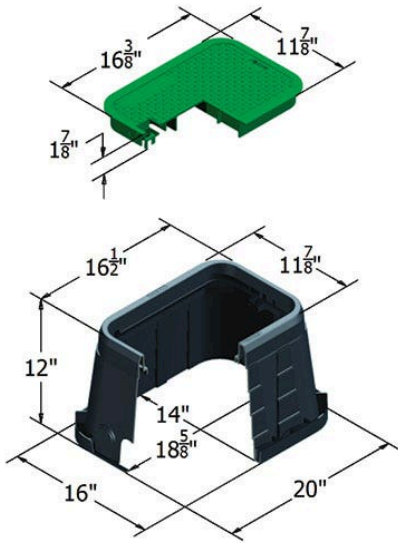

# Carson Valve Box w/Lid 1015 - Blk-Grn

### Details

The Carson 1015-12 irrigation control valve box offers a variety of features, including lid seat collar for increased durability, and improved ribbing structure for maximum strength. That's the TrussT design. Other features include a heavy-duty seat collar, optional bolt down device for lock options, and a variety of cover and marking options. HDPE (high-density polyethylene) construction. UV inhibitors. 3" and 6" extensions available. Made in USA.

### Specifications

Manufacturer	Carson
Indicator	ICV
Lid Color	Green
Valve Box Depth	12 in