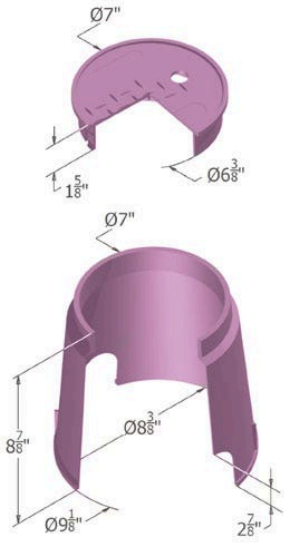

# Carson Valve Box w/Lid 0809 Spec Grade - Purple Rw

RGC08091014

## Details

Carson Spec 8" line of valve boxes meet any of your engineering specification needs. They are ideal for turf applications. Features include 9" depth, rigid side walls, structural foam manufacturing process, HDPE (high-density polyethylene) construction, snap tight lid, lid finger hold, and UV inhibitors. Made in USA.

## Specifications

Manufacturer	Carson
Indicator	RW
Lid Color	Purple
Valve Box Depth	9 in

## Replacement Parts

RGC08094004	Carson Lid Only 0809 Spec Grade - Purple Rw
-------------	--