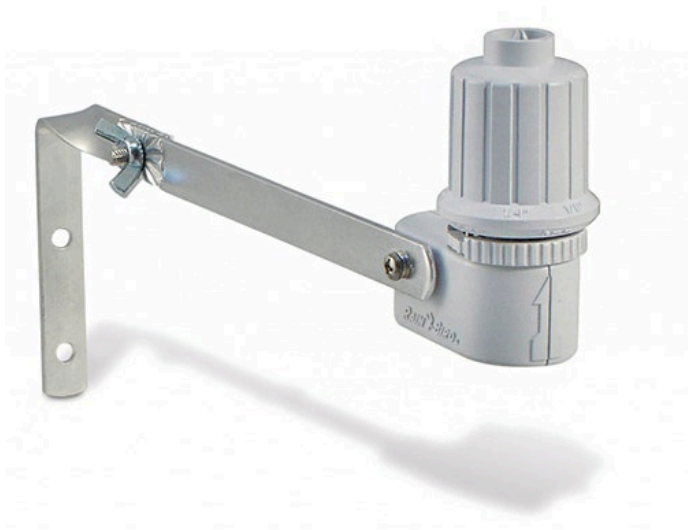

Rain Bird Wired Rain Sensor w/Bracket

RGA61200

Details

The Rain Bird RSD Series Rain Sensor automatically shuts off your sprinkler system when it rains, so you don't have to worry when you're home or away. The RSD Series Rain Sensor easily connects to most irrigation system controllers. RSD Series Rain Sensors offers flexible, multiple rainfall settings which are quick and easy to adjust with a twist of the dial.

Specifications

Manufacturer	Rain Bird
Box Quantity	20
Package Quantity	1

Gritmaster

309 Percy Osborn Road Morningside, 4001
0313035785

<https://gritmaster.rrproducts.com/>