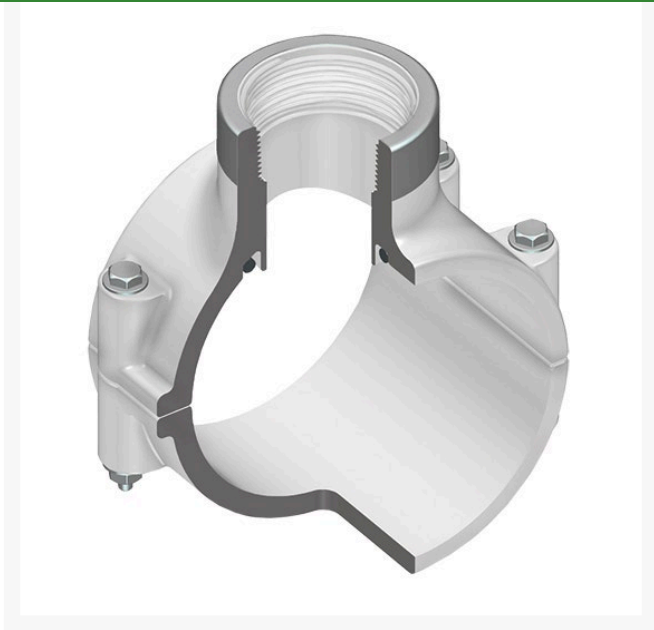

10x6 PVC Clamp Saddle (Srfpt) EPDM SS

RG467SE626SR

Specifications

Manufacturer
Seal Type

Spears
EPDM

Gritmaster

309 Percy Osborn Road Morningside, 4001
0313035785

<https://gritmaster.rrproducts.com/>