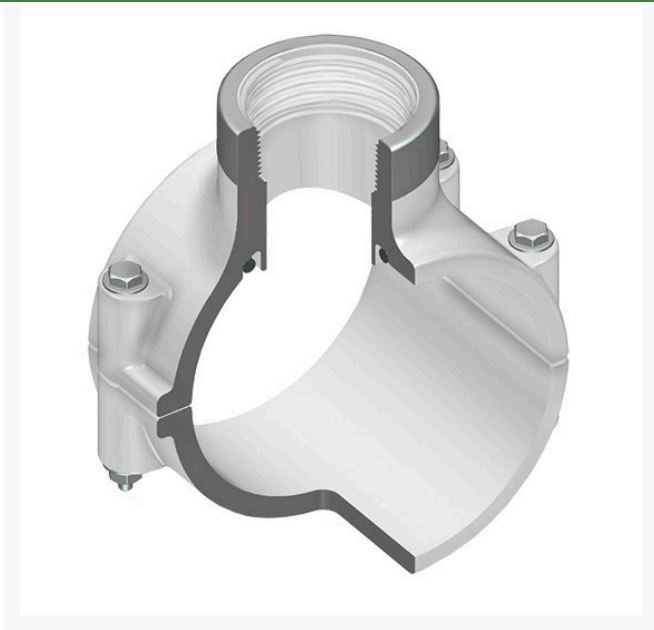

8x2 PVC Clamp Saddle (Srfpt) EPDM SS

RG467SE578SR

Specifications

Manufacturer
Seal Type

Spears
EPDM

Gritmaster

309 Percy Osborn Road Morningside, 4001
0313035785

<https://gritmaster.rrproducts.com/>