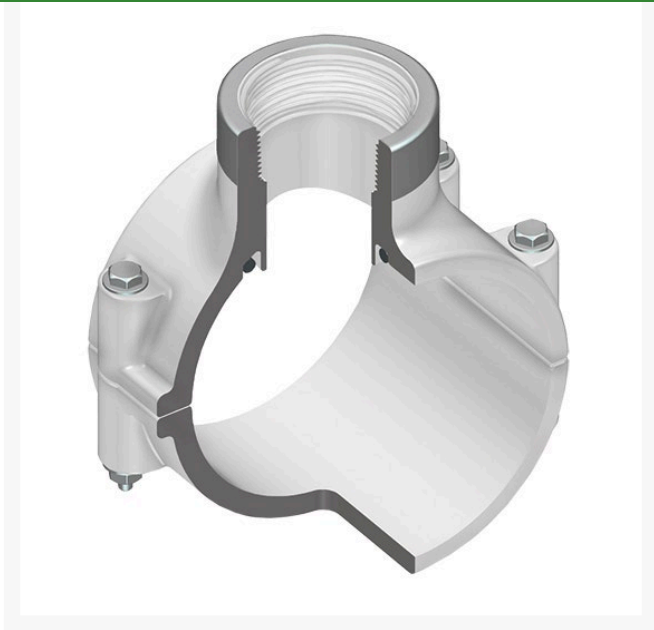

8x1 PVC Clamp Saddle (Srfpt) EPDM SS

RG467SE575SR

Specifications

Manufacturer
Seal Type

Spears
EPDM

Gritmaster

309 Percy Osborn Road Morningside, 4001
0313035785

<https://gritmaster.rrproducts.com/>