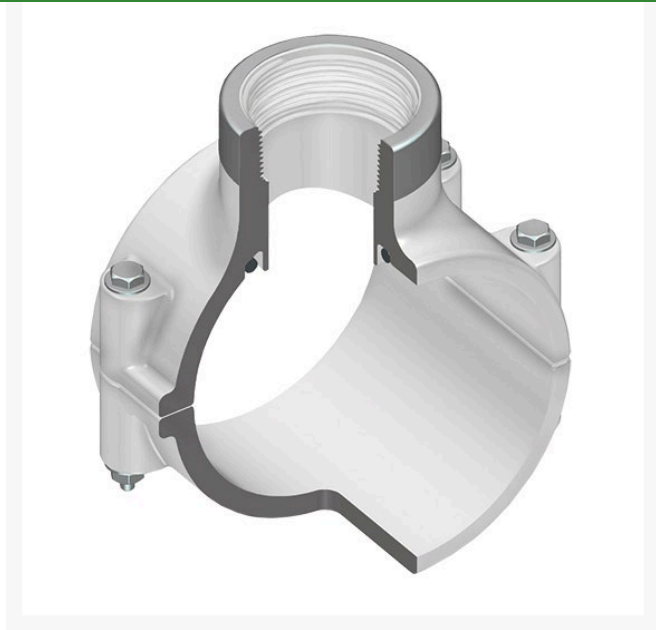

8x3/4 PVC Clamp Saddle (Srfpt) EPDM S

RG467SE574SR

Specifications

Manufacturer
Seal Type

Spears
EPDM

Gritmaster

309 Percy Osborn Road Morningside, 4001
0313035785

<https://gritmaster.rrproducts.com/>