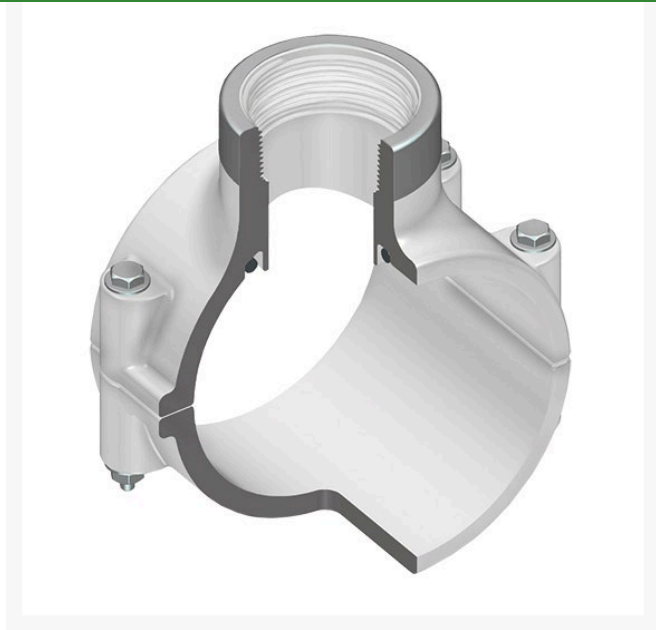

6x1 PVC Clamp Saddle (Srfpt) EPDM SS

RG467SE525SR

Specifications

Manufacturer

Spears

Seal Type

EPDM

Gritmaster