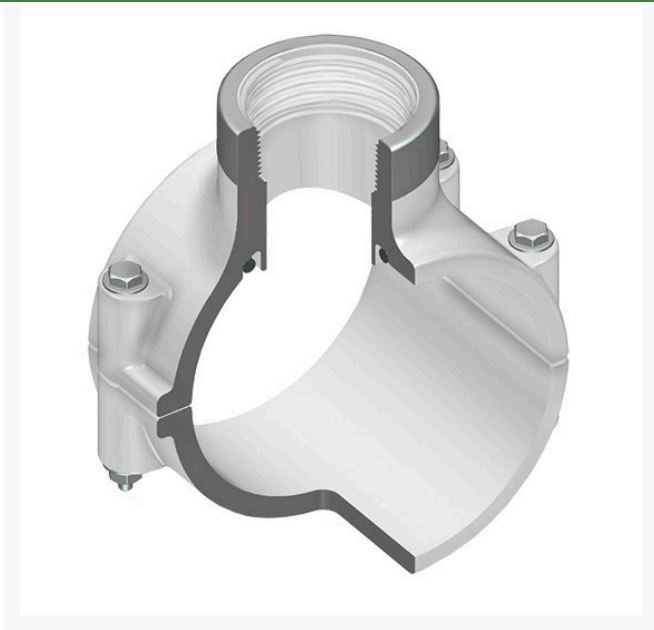

4x3/4 PVC Clamp Saddle (Srfpt) EPDM S

RG467SE416SR

Specifications

Manufacturer
Seal Type

Spears
EPDM

Gritmaster

309 Percy Osborn Road Morningside, 4001
0313035785

<https://gritmaster.rrproducts.com/>