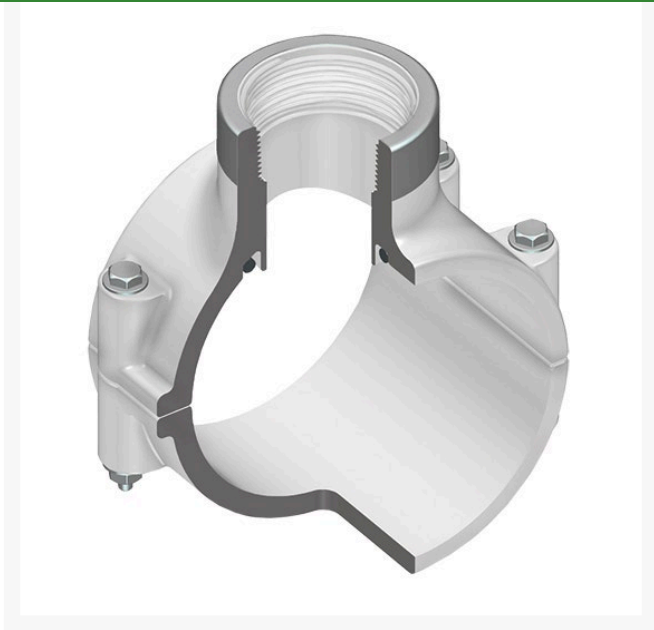

3x2 PVC Clamp Saddle (Srfpt) EPDM SS

RG467SE338SR

Specifications

Manufacturer
Seal Type

Spears
EPDM

Gritmaster

309 Percy Osborn Road Morningside, 4001
0313035785

<https://gritmaster.rrproducts.com/>