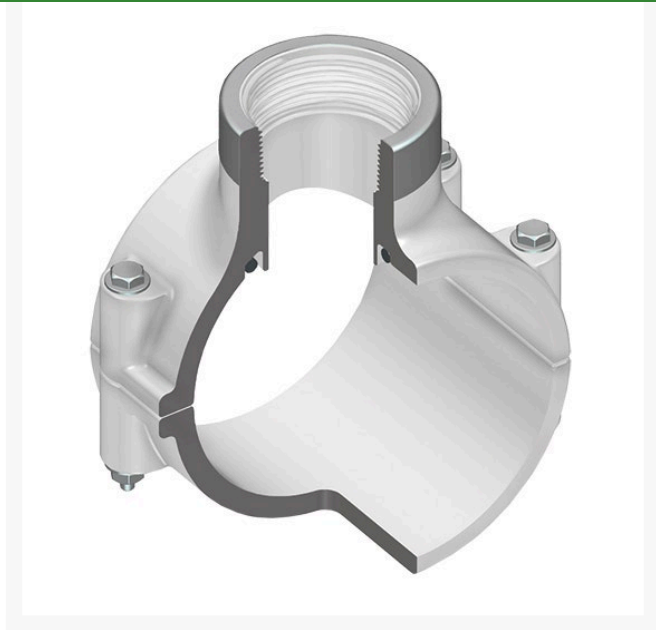

6x3 PVC Clmp Saddle (Srfpt) EPDM Zinc

RG467E530SR

Specifications

Manufacturer
Seal Type

Spears
EPDM

Gritmaster

309 Percy Osborn Road Morningside, 4001
0313035785

<https://gritmaster.rrproducts.com/>