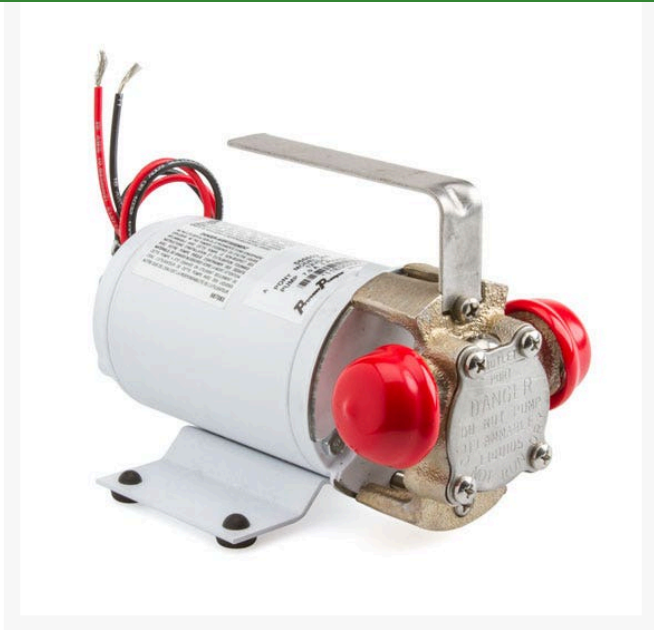

# Centrifugal Pump - 12V

RG4365

## Details

This powerful, non-submersible, 115 volt AC pump delivers peak performance whenever you need to pump water. Instant self-priming allows for immediate delivery or instant emergency de-watering. When electrical power is not readily available, its potent 12 volt DC pump is ready to work. Simple but safe battery hook-up allows for immediate pumping capabilities. Reverse the poles and reverse the flow direction. Garden hose inlet.