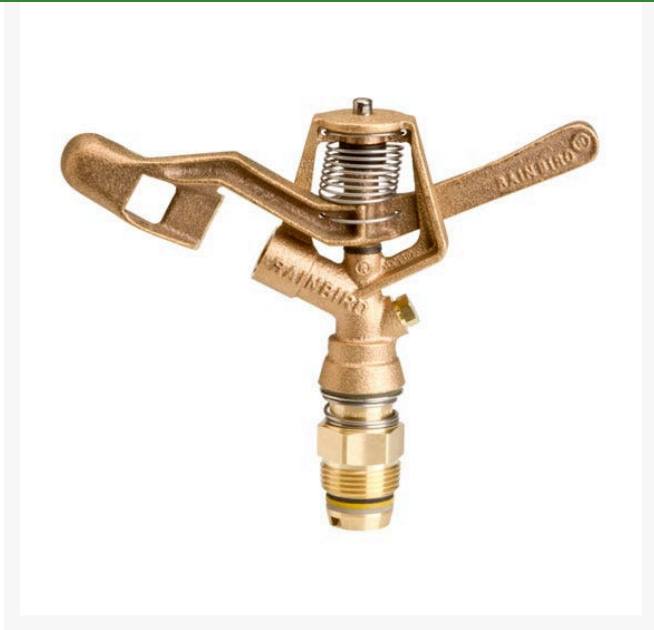

Impact Sprinkler - 3/4 Full Circle

RG30WH

Details

Durable brass construction - Standard trajectory angle for maximum distance of throw - "WH" models have plugged spreader nozzles

- Standard trajectory angle for maximum distance of throw
- WH models have plugged spreader nozzles