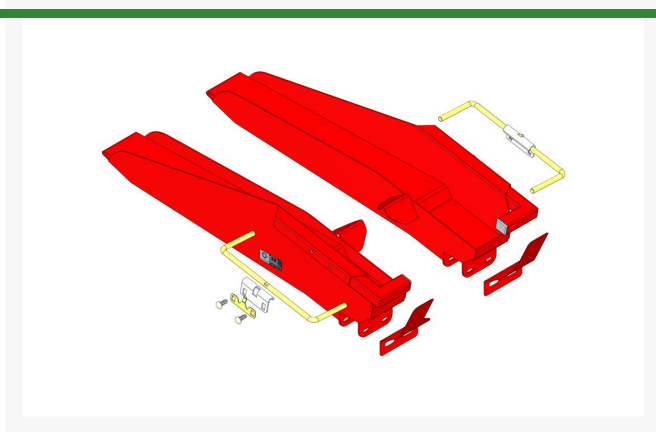

Flat Ramp Kit - Red

R04245

Specifications

Manufacturer

R&R Products

Replacement Parts

R105-5394

Rod - Wheel Lock

R106-5354

Latch - Wheel Lock

R107-8183-01

Ramp Kit - LH - Red

R107-8184-01

Ramp Kit - RH - Red

R108-3156

Bracket - Wheel Lock