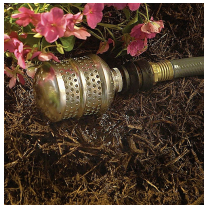

# Metal Bubbler Nozzle

### Details

Some fragile plants and flowers require a lighter touch. This bubbler delivers water into the soil, preventing erosion and water waste. Protect your plants and the dirt around them with a soft, bubbling flow of water that quickly absorbs into the ground. Spot-water garden beds, container gardens, vegetables and flowers with a flow aimed directly at the roots, without disturbing surrounding soil. Attach to end of hose to allow water to gently soak into ground without erosion. Ideal for watering delicate plants that will not tolerate direct spray.

- Gently soak bedding plants without erosion
- Metal Nozzle