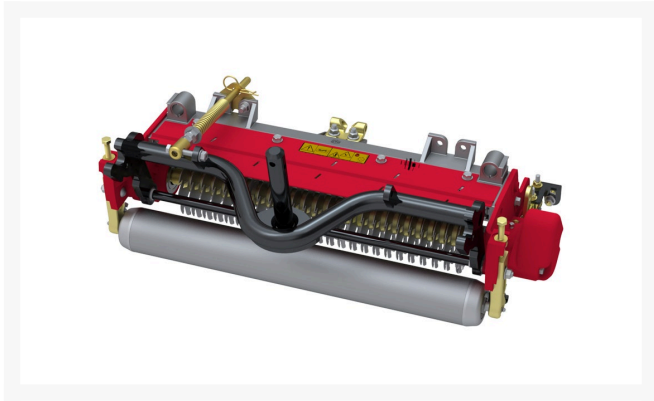

# Complete Standard Verti-Cut Unit

R03664

## Specifications

Manufacturer

R&R Products