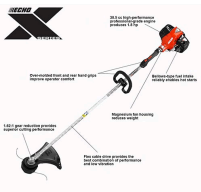

Echo SRM-3020 X-Series String Trimmer

RECSRM3020

Details

This powerful straight shaft trimmer features a 30.5cc engine producing 1.8 HP with 1.62:1 gear reduction for superior cutting performance. Huge 20" cutting swath to increase productivity. The flex cable drive provides the best combination of performance and low vibration. Bellows-type fuel intake reliably enables hot restarts. Magnesium fan housing. Easy to change filters. Over-molded front and rear hand grips improve operator comfort. Speed-Feed 450 cutting head. 30.5cc, 1.8 hp, Please note: This product is considered either bulky or otherwise restricted from shipment by air, and will only be shipped ground freight.

- 30.5 cc High-performance Professional-Grade Engine
- 1.8 hp
- 1.62:1 Gear Reduction For Superior Cutting Performance
- Bellows-type Fuel Intake Reliably Enables Hot Restarts
- Flex Cable Drive Provides Performance and Low Vibration
- Magnesium Fan Housing
- Over-molded Front and Rear Hand Grips
- Straight Shaft
- Cutting Width 20 inches
- Cutting Head - Speed-Feed 450

Specifications

Manufacturer	Echo
Carburetor	Rotary
Engine Displacement	30.5 cc (1.86 cu in)
Fuel Capacity	24 fl oz
Shaft Length	59 in
Starting System	Standard
Weight (lbs)	12.1 lb

Gritmaster

309 Percy Osborn Road Morningside, 4001
0313035785