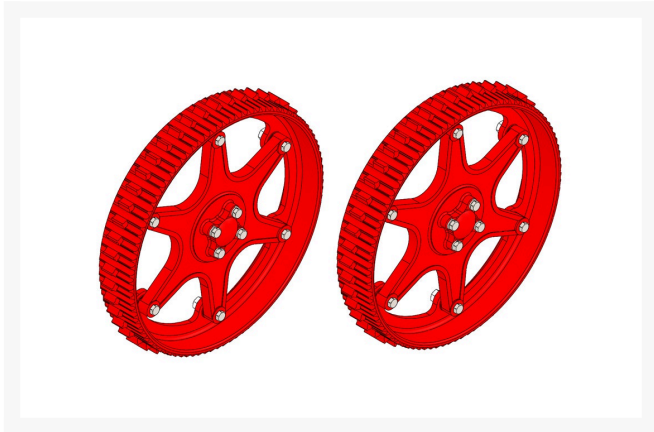

Kit - 14 Steel Wheel (2 Ea)

R01343

Details

Includes 12 ea: R3211-6 Capscrew, R3254-6 Washer, R800276 Nut; 8 ea: R3253-4 Washer, R5-1470 Capscrew; 2 ea: R5-1470 Rim, R5-2683 Spider Duct

Replaces

Toro 01343

Specifications

Manufacturer R&R Products

Fits Models

Toro Reelmaster Fairway
Toro Spartan Fairway

Replacement Parts

R3211-6	Capscrew
R3253-4	Washer - Lock 5/16 Zinc
R3254-6	Washer - Lock 3/8
R5-1470	Capscrew - 5/16-18 x 1-1/2
R5-2682	Rim - Spartan Fwy 14 in
R5-2683	Spider - Wheel - Ductile Iron
R800276	Nut - 3/8-16 Hex Zinc