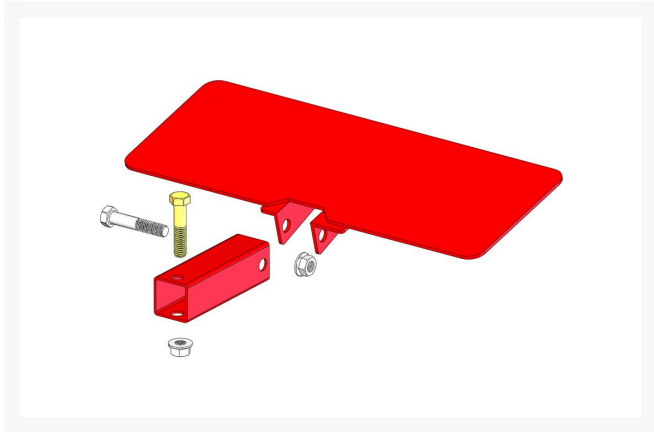

Kit - Grass Deflector

R01055

Details

Includes 2 ea: R3296-39 Locknut; 1 ea: R323-9 Bolt, R323-10 Bolt, R47-5340 Shield, R47-5380 Tube

Replaces

Toro 01055

Specifications

Manufacturer R&R Products

Fits Models

Toro Reelmaster Fairway

Replacement Parts

R47-5340	Shield - Grass
R47-5380	Tube - Pivot

Gritmaster

309 Percy Osborn Road Morningside, 4001
0313035785

<https://gritmaster.rrproducts.com/>