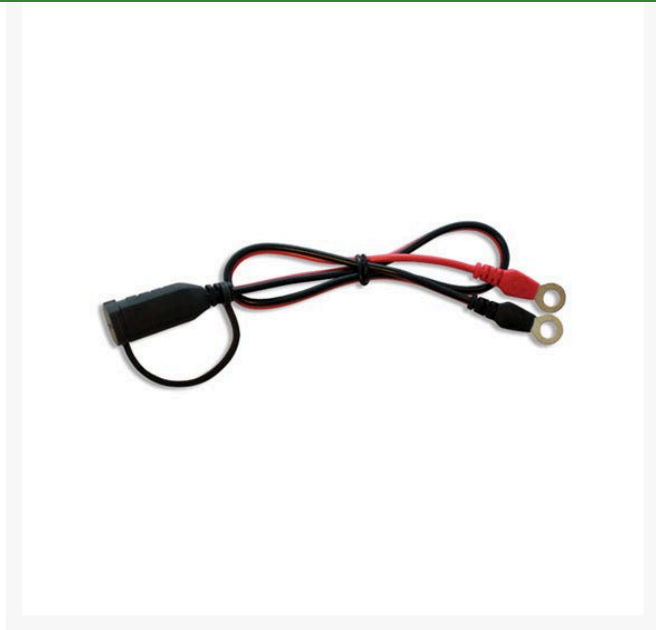

CTEK Comfort Connect M10

RCTK56-329

Details

Comfort Connect reaches even well hidden batteries in the vehicle quickly and easily. There is no need to hassle with battery clamps every time, just permanently mount Comfort Connect on every battery that needs charging and easily charge and maintain the batteries after use and for a prolonged life. Cable length 16".

- Comfort Connect M10, 1/2" (10.4mm)

Specifications

Manufacturer

CTEK

Gritmaster

309 Percy Osborn Road Morningside, 4001
0313035785

<https://gritmaster.rrproducts.com/>