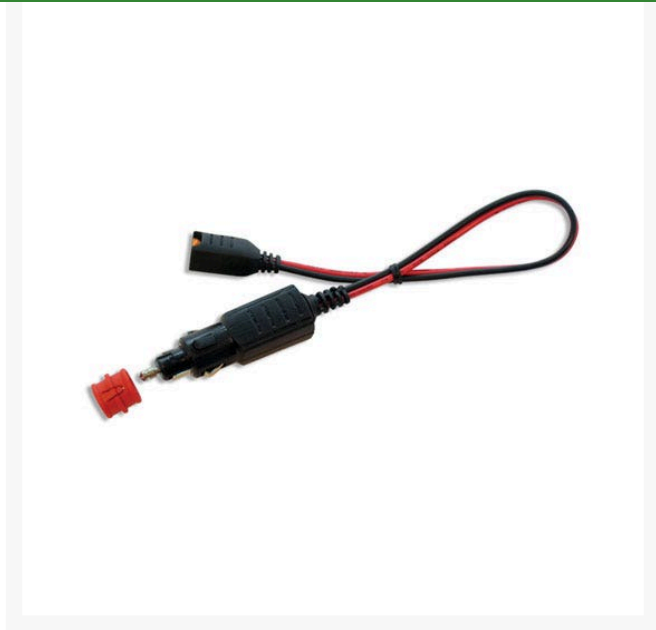

# CTEK Comfort Connect Cig Plug

RCTK56-263

## Details

Cig Plug enables charging the battery through the cigarette outlet - simply charge from the car! Note that the vehicle needs to have power on the cigarette outlet when not in use. Fits both 12 mm and 21 mm outlets. Maze-like strain relief for user's safety.

- Comfort Connect
- Works with UC 800, US 800, MULTI US 3300, MULTI US 7002, US 0.8, MUS 4.3
- 15.7 in. cable
- Fits 12 mm and 21 mm outlets