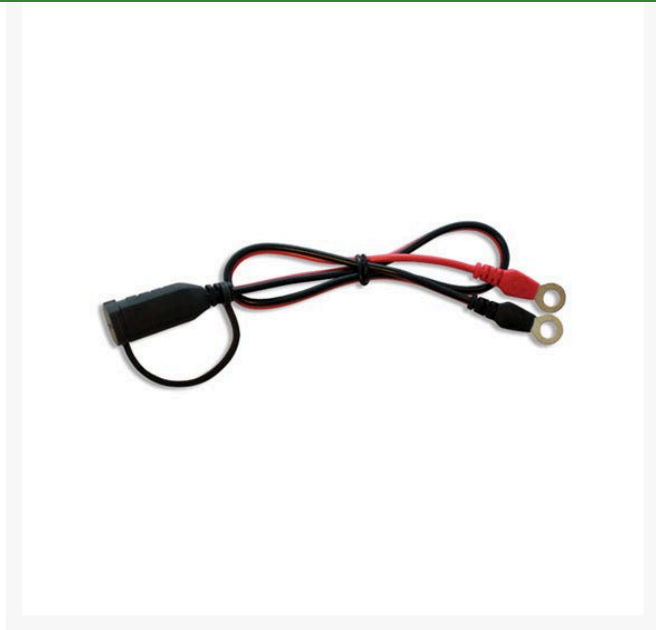

CTEK Comfort Connect M8

RCTK56-261

Details

Comfort Connect reaches even well hidden batteries in the vehicle quickly and easily. There is no need to hassle with battery clamps every time, just permanently mount Comfort Connect on every battery that needs charging and easily charge and maintain the batteries after use and for a prolonged life. Cable length 16".

- Comfort Connect M8, 3/8" (8.4mm)

Specifications

Manufacturer

CTEK

Gritmaster

309 Percy Osborn Road Morningside, 4001
0313035785

<https://gritmaster.rrproducts.com/>