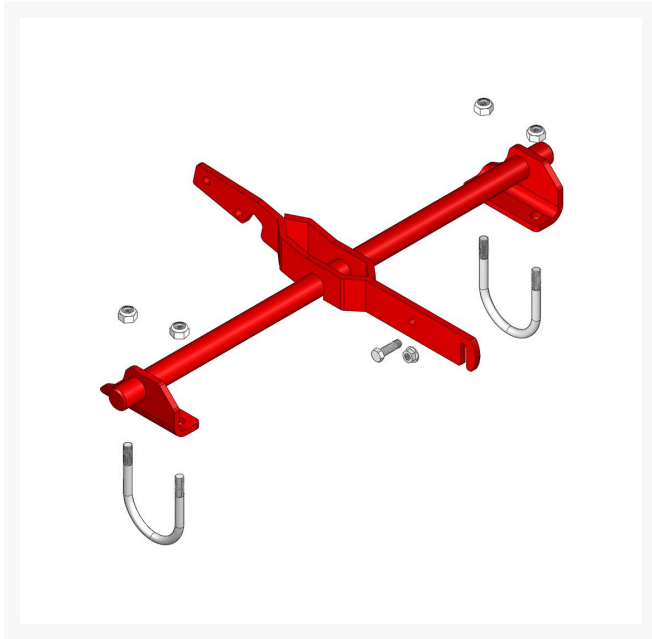

Adapter Kit - Fits Jac Pull Frame

R01050

Details

Includes 4 ea: R3296-48 Locknut; 2 ea: R49-0520 U-Bolt, 1 ea: R3296-39 Locknut, R400264 Bolt, R49-0540 Bracket

Replaces

Toro 01050

Specifications

Manufacturer R&R Products

Fits Models

Toro Reelmaster Fairway

Gritmaster

309 Percy Osborn Road Morningside, 4001
0313035785

<https://gritmaster.rrproducts.com/>