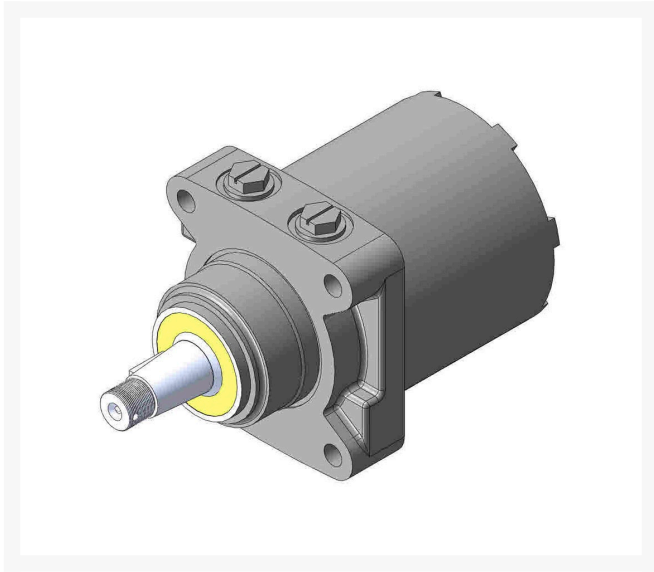

# Hydraulic Motor - Wheel

RAM123681

## Replaces

John Deere AM123681