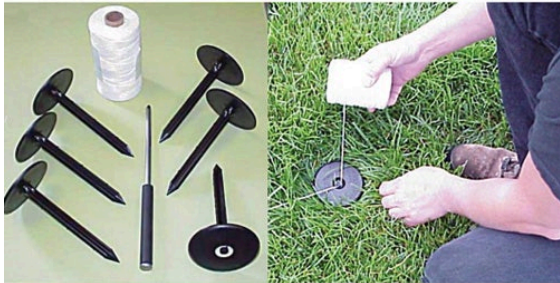

ProLine Soccer Layout - Pkg/25

RAF2718

Details

Measure only once and permanently locate layout points for any sports field. These one-piece durable marker anchors with built-in string guide are easy to install. Simply punch a hole in the ground with the starter tool, set the marker, string the line and stripe. If the line fades, re-stripe or re-string the markers with no re-measuring. Unique design will not catch cleats or attract debris. Anchor sets include anchors, starter tool and 600' of cord.

- Permanent field layout markers
- Will not catch cleats or debris
- Sets include anchors, starter tool and 600' of cord

Specifications

Manufacturer	New Stripe
Package Quantity	25

Gritmaster

309 Percy Osborn Road Morningside, 4001
0313035785