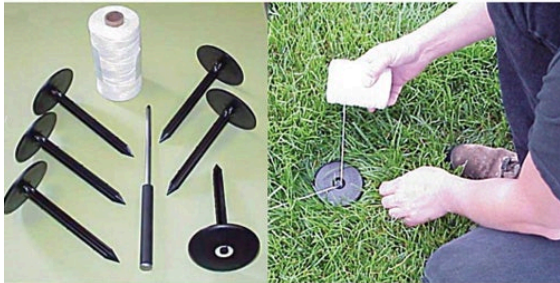

ProLine Football Layout - Pkg/50

RAF2717

Details

Measure only once and permanently locate layout points for any sports field. These one-piece durable marker anchors with built-in string guide are easy to install. Simply punch a hole in the ground with the starter tool, set the marker, string the line and stripe. If the line fades, re-stripe or re-string the markers with no re-measuring. Unique design will not catch cleats or attract debris. Anchor sets include anchors, starter tool and 600' of cord.

- Permanent field layout markers
- Will not catch cleats or debris
- Sets include anchors, starter tool and 600' of cord

Specifications

Manufacturer	New Stripe
Package Quantity	50

Gritmaster

309 Percy Osborn Road Morningside, 4001
0313035785