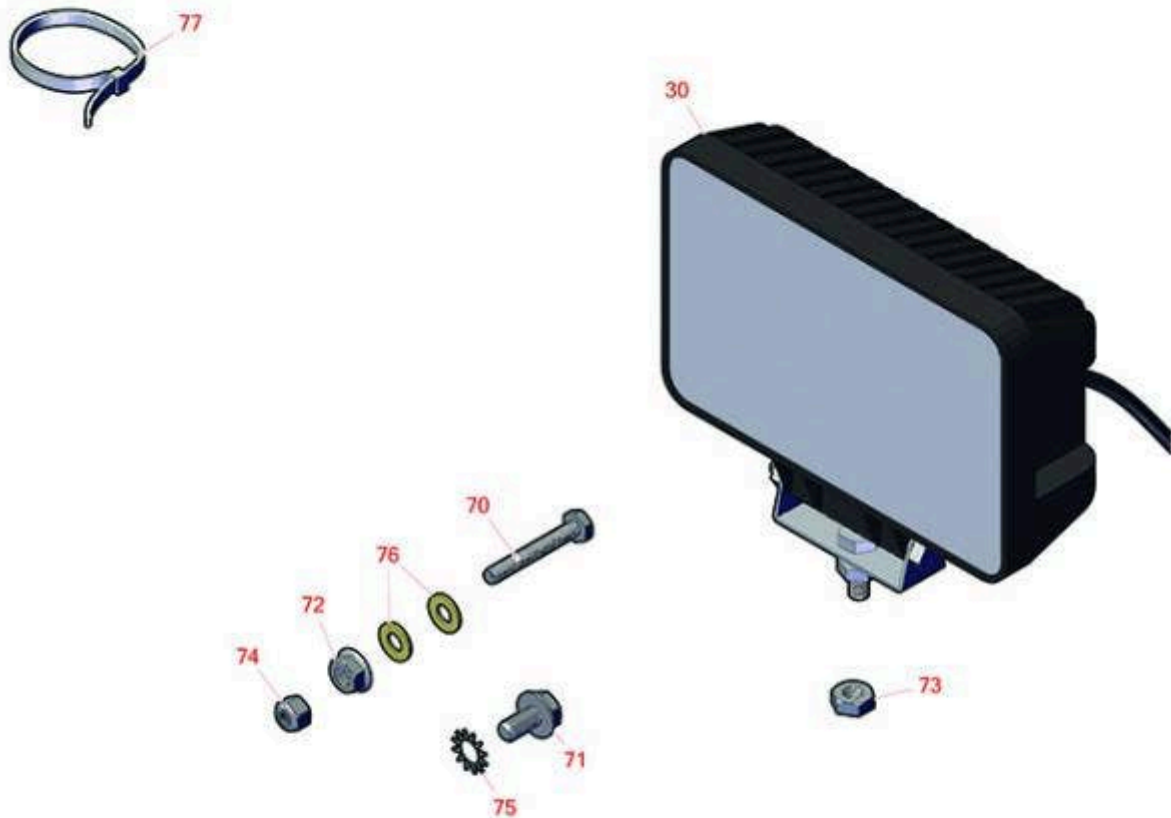

# Replaces Toro Greensmaster 1600 Parts

Mower - Model 04060

Light Kit - Model 04057

All original equipment manufacturers names and part numbers are used for identification purposes only, and we are in no way implying that our products are original equipment parts. Prices subject to change without notice.

# Replaces Toro Greensmaster 1600 Parts

Mower - Model 04060

Light Kit - Model 04057

Item No	R&R Part No.	OEM Part No.	Description	Qty Req	Order Quantity
---------	--------------	--------------	-------------	---------	----------------

## Electrical, Gauges and Controls

30	<b>R151712</b>	108-6471, 112-9177, 94-9024	LED Oval Work Light - 12 LED 30w	2	
----	----------------	-----------------------------------	----------------------------------	---	--