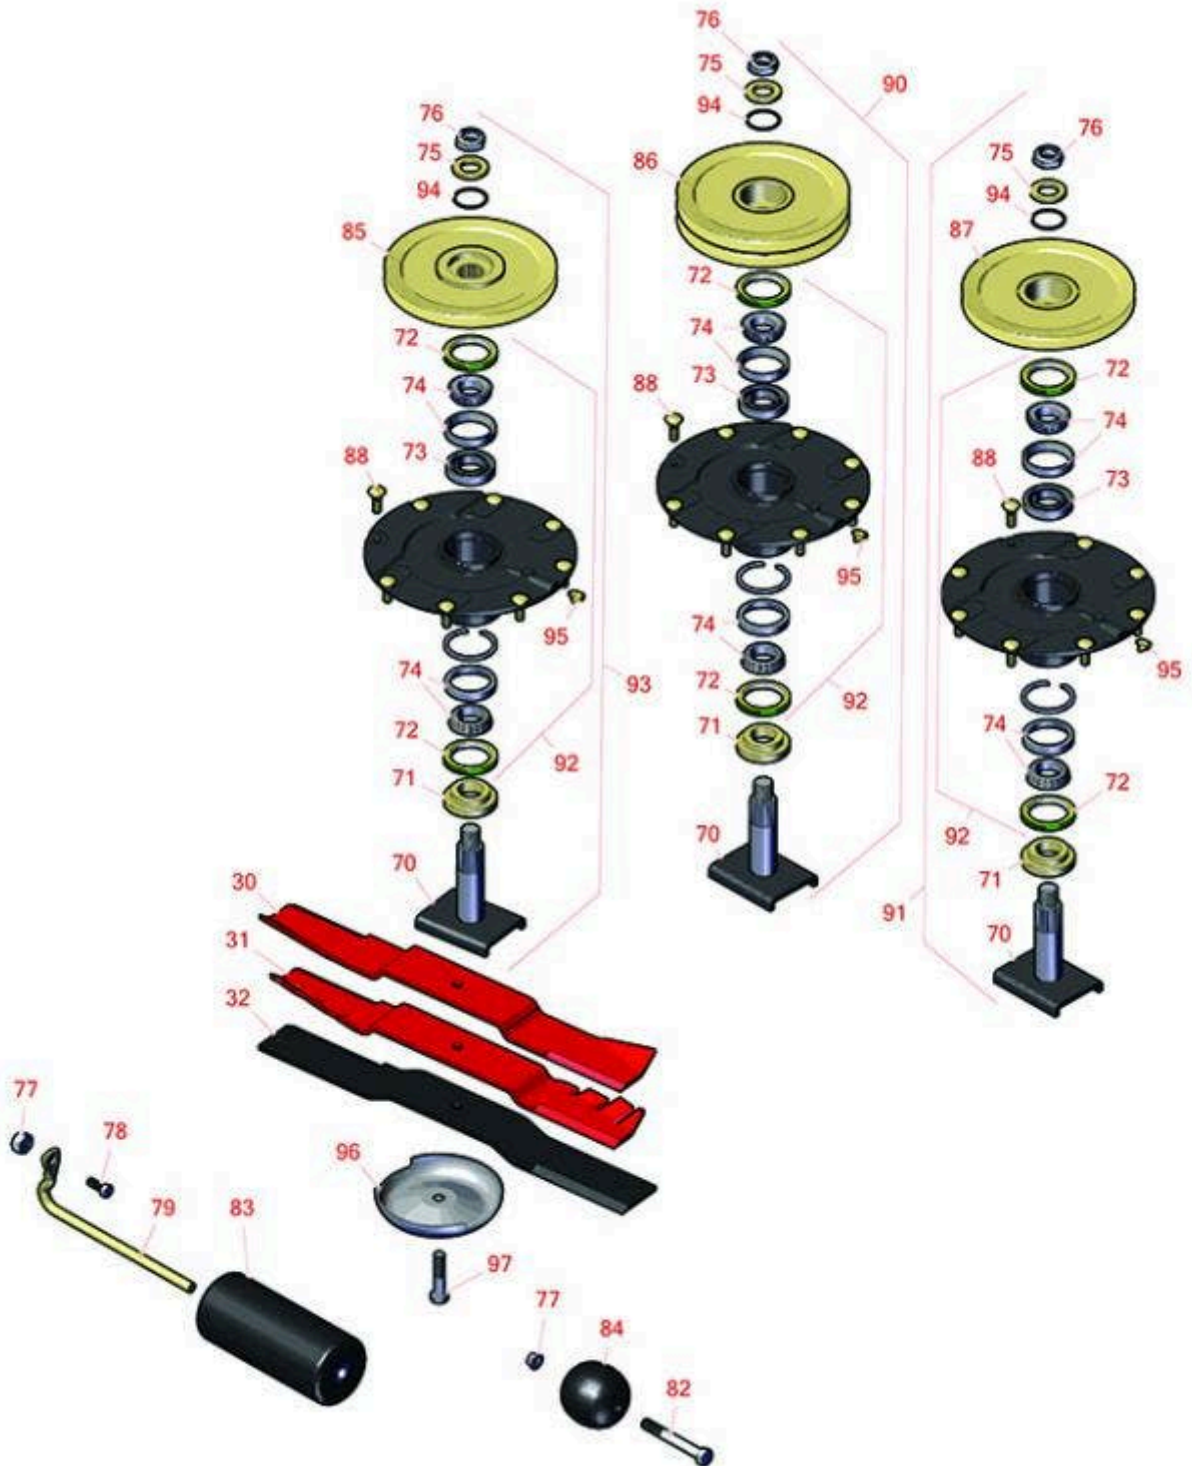

Replaces Toro Groundsmaster 7210

Parts

Zero-Turn Mower with 62in Deck - Model 30465
Deck Parts

All original equipment manufacturers names and part numbers are used for identification purposes only, and we are in no way implying that our products are original equipment parts. Prices subject to change without notice.

Replaces Toro Groundsmaster 7210

Parts

Zero-Turn Mower with 62in Deck - Model 30465

Deck Parts

Item No	R&R Part No.	OEM Part No.	Description	Qty Req	Order Quantity
Rotary Blades					
30	R92-5608	92-5608, 92-5608-03	Mower Blade - 21.75 in	3	
31	R92-5608M	104-1303, 107-0214-03, 92-5608M	Mower Blade - Mulcher 21.75 x 2.5in x 1/2 Mt Hole	3	
31	RRB4045-2102	104-1303, 107-0214, 107-0214-03, 92-5608M	Mower Blade - Mulcher 21.75 x 2.5in x 1/2 Mt Hole	3	
32	R110-6115-03	110-6115-03	Mower Blade - No Lift - 21.75 in	3	
32	RRB1060-2102	110-6115-03	Mower Blade - Low Lift 21.75 x 2.5in x 1/2 Mt Hole	3	
Rollers					
50	R68-6710	68-6710	Roller - Rotary Deck	1	
51	R29-4820	29-4820	Roller	2	
Other Parts Available					
70	R104-3554	104-3554	Shaft - Spindle Assy.	3	
71	R92-9800	69-6950, 69-6980, 92-9800	Spacer - Spindle	3	
72	R253-154	253-154	Seal - Spindle	3	
73	R104-3549	104-3549	Spacer Set - Spindle Bearing	3	
74	R110-8297	110-8297, 26-1830	Bearing Set w/Retaining Rings - Spindle	3	
75	R104-8322	104-8322, 120-5576	Washer - Spindle Shaft Hardened	3	
76	R32127-46	32127-46, 3296-60	Locknut	3	